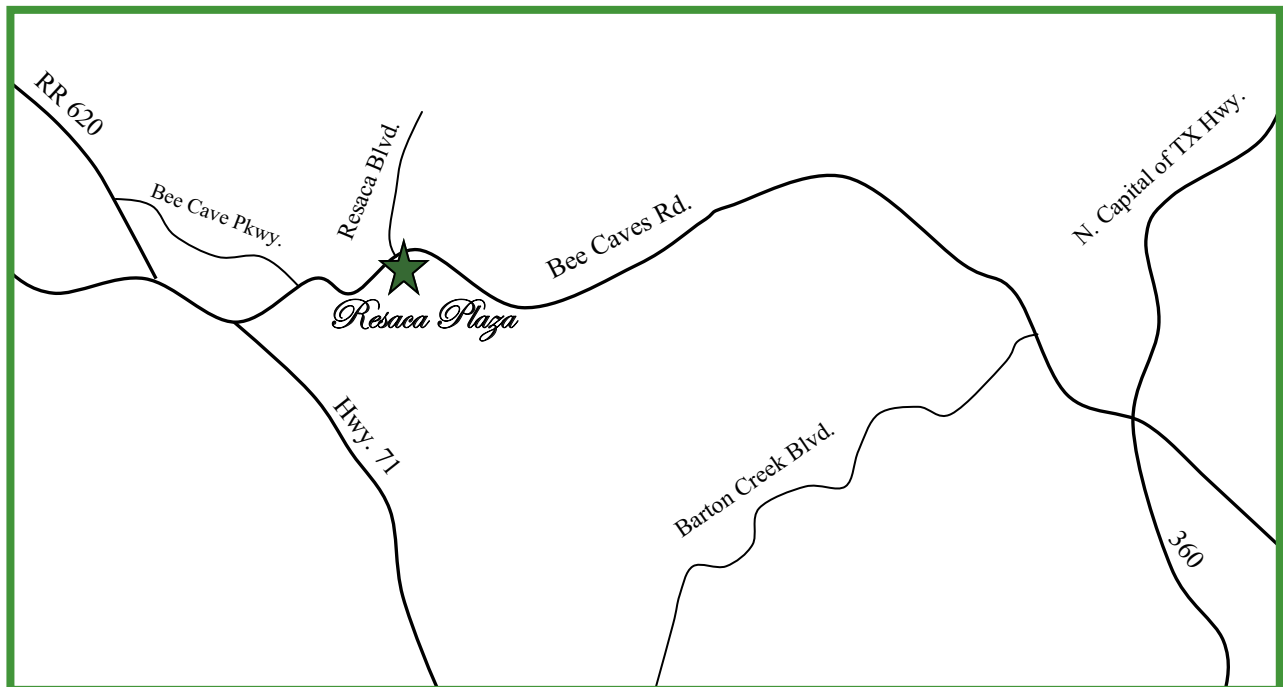

Corporate Experience. Hill Country Charm.

www.resacaplaza.com